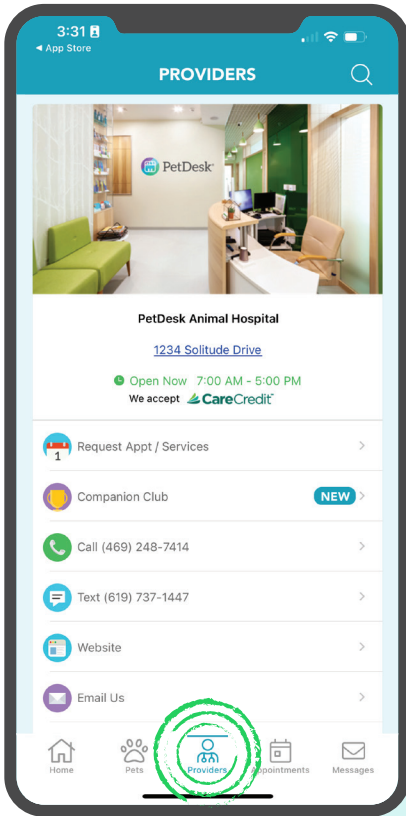

HOW TO:

Join Our Loyalty Program in Your PetDesk App

Step 1:

Start on your "Providers" tab

Step 2:

Click on the Reward Program tab

Step 3:

Automatically see your Welcome Points

Step 4:

View your point value and reward options