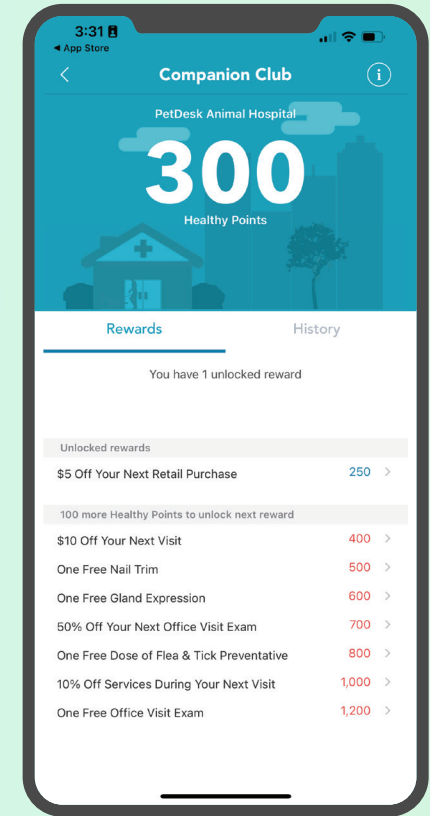

HOW TO:

Join Our Loyalty Program in Your PetDesk App

Step 1:

Start on your "Providers" tab

Step 2:

Click on the Reward Program tab

Step 3:

Automatically see your Welcome Points

Step 4:

View your point value and reward options