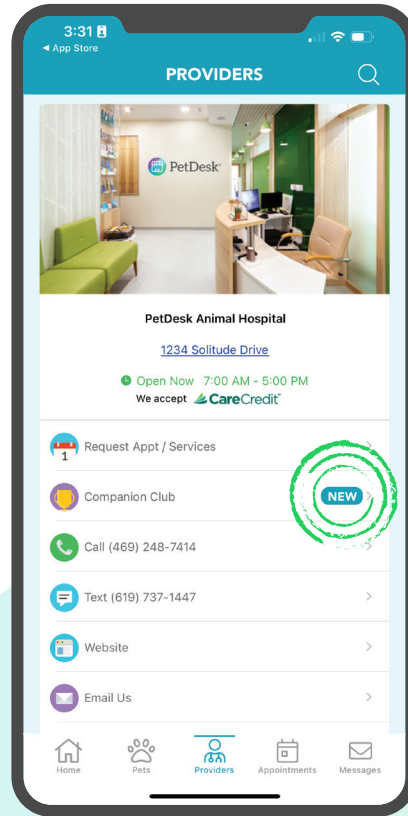

HOW TO:

Join Our Loyalty Program in Your PetDesk App

Step 1:

Start on your "Providers" tab

Step 2:

Click on the Reward Program tab

Step 3:

Automatically see your Welcome Points

Step 4:

View your point value and reward options