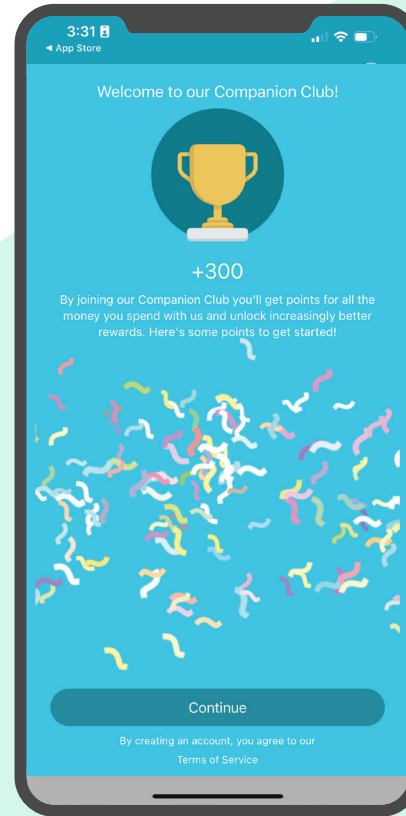

HOW TO:

Join Our Loyalty Program in Your PetDesk App

Step 1:

Start on your "Providers" tab

Step 2:

Click on the Reward Program tab

Step 3:

Automatically see your Welcome Points

Step 4:

View your point value and reward options